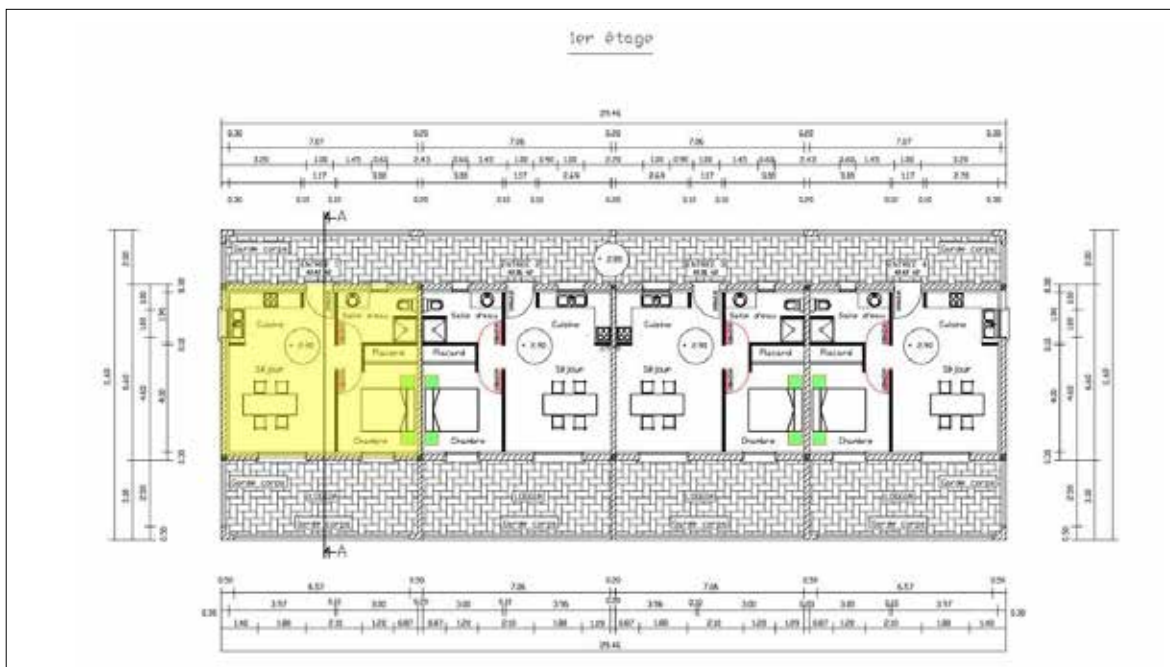

La nostra esperienza progettuale per definire insieme il vostro ambiente

Our experience in design to create together your space.

Notre expertise en design pour créer ensemble votre espace.