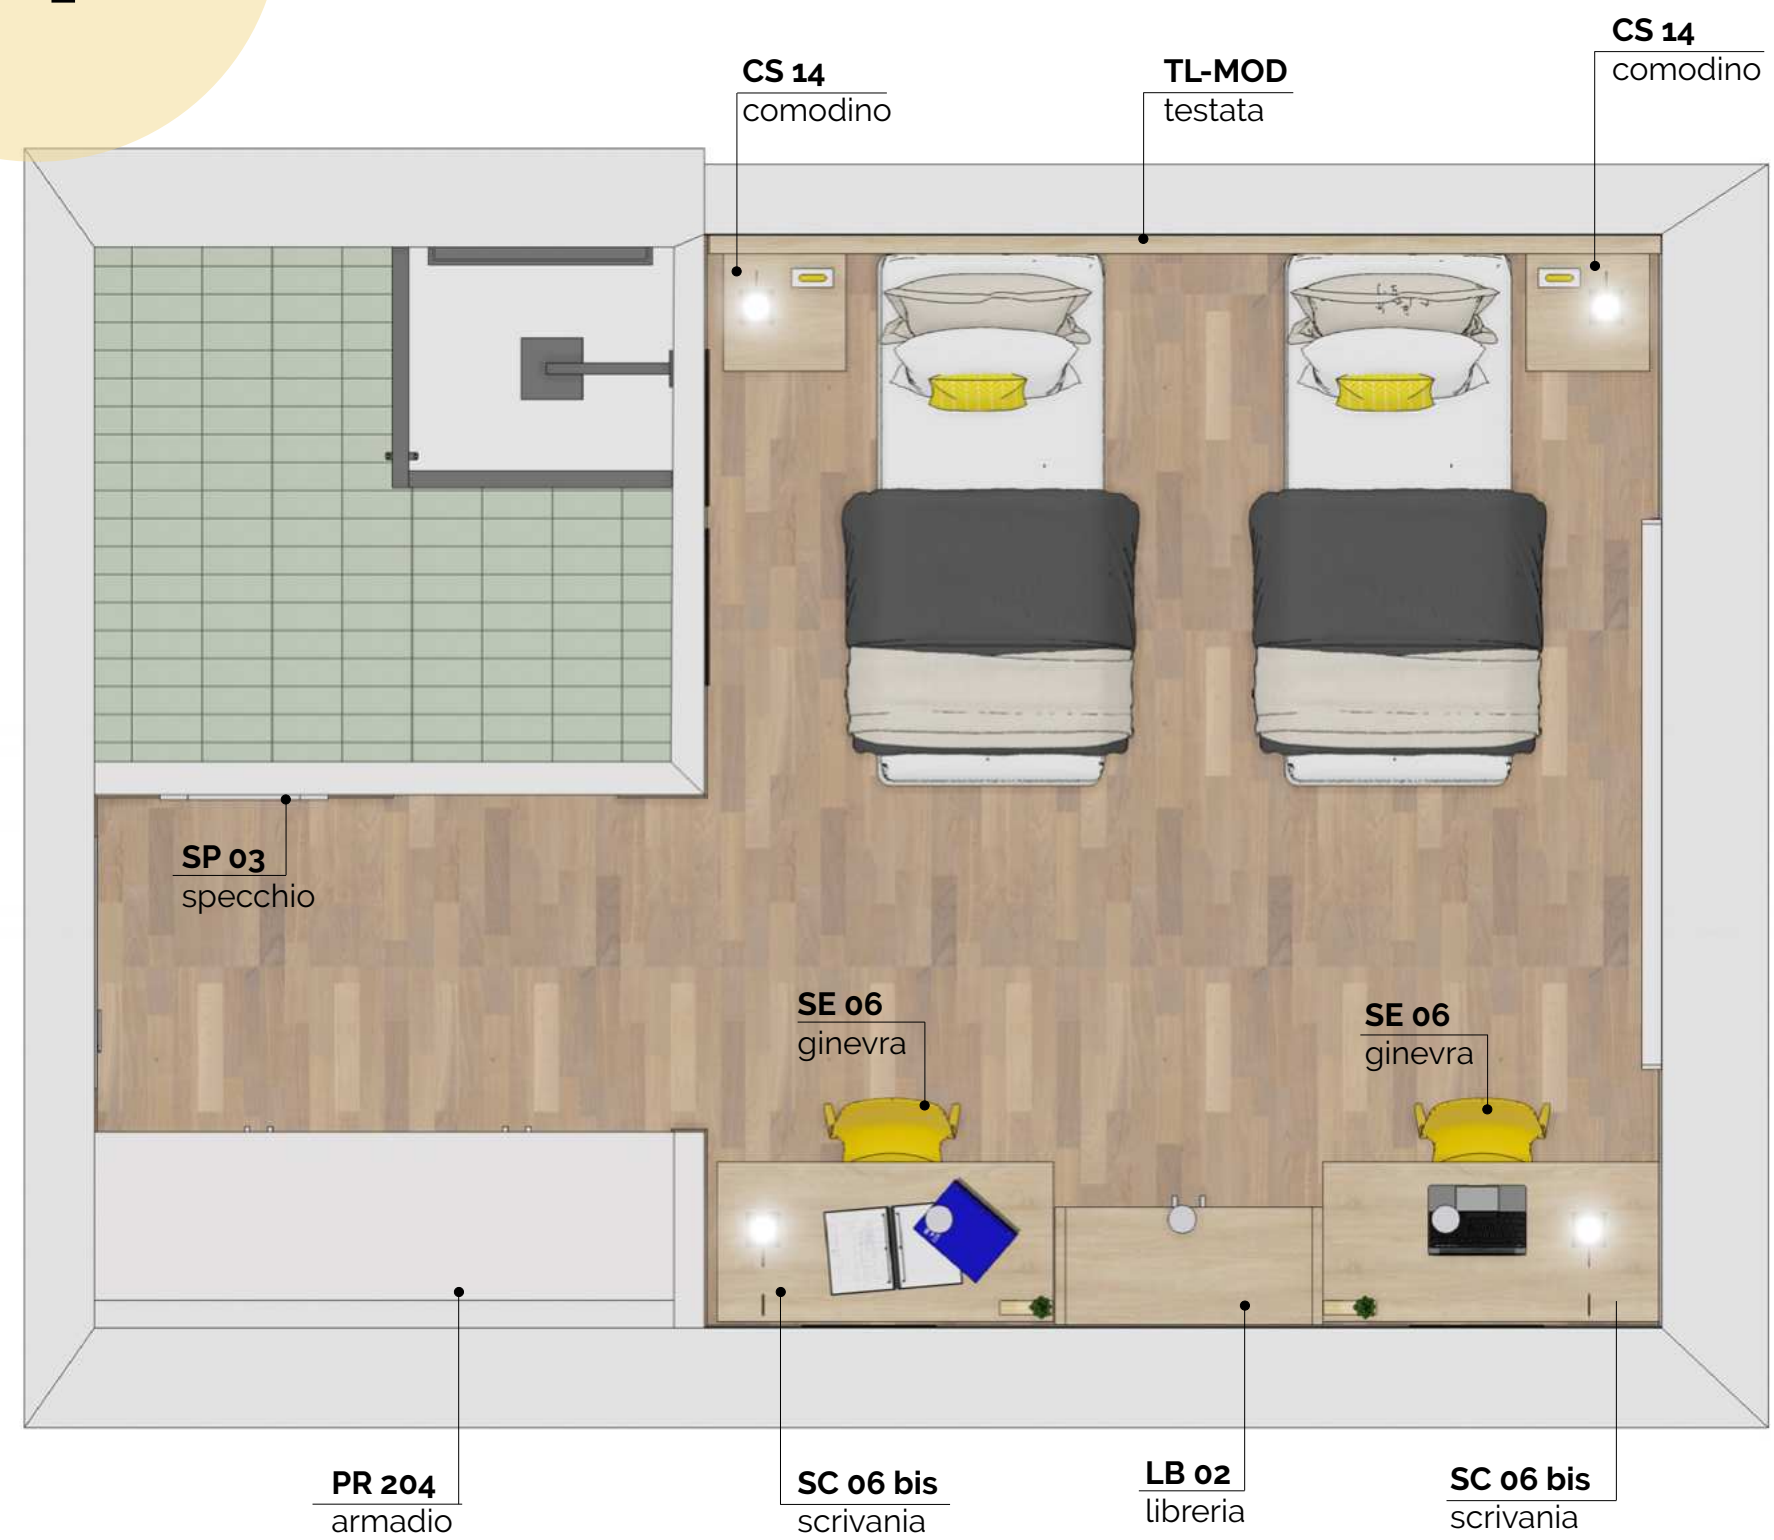

4

planimetria