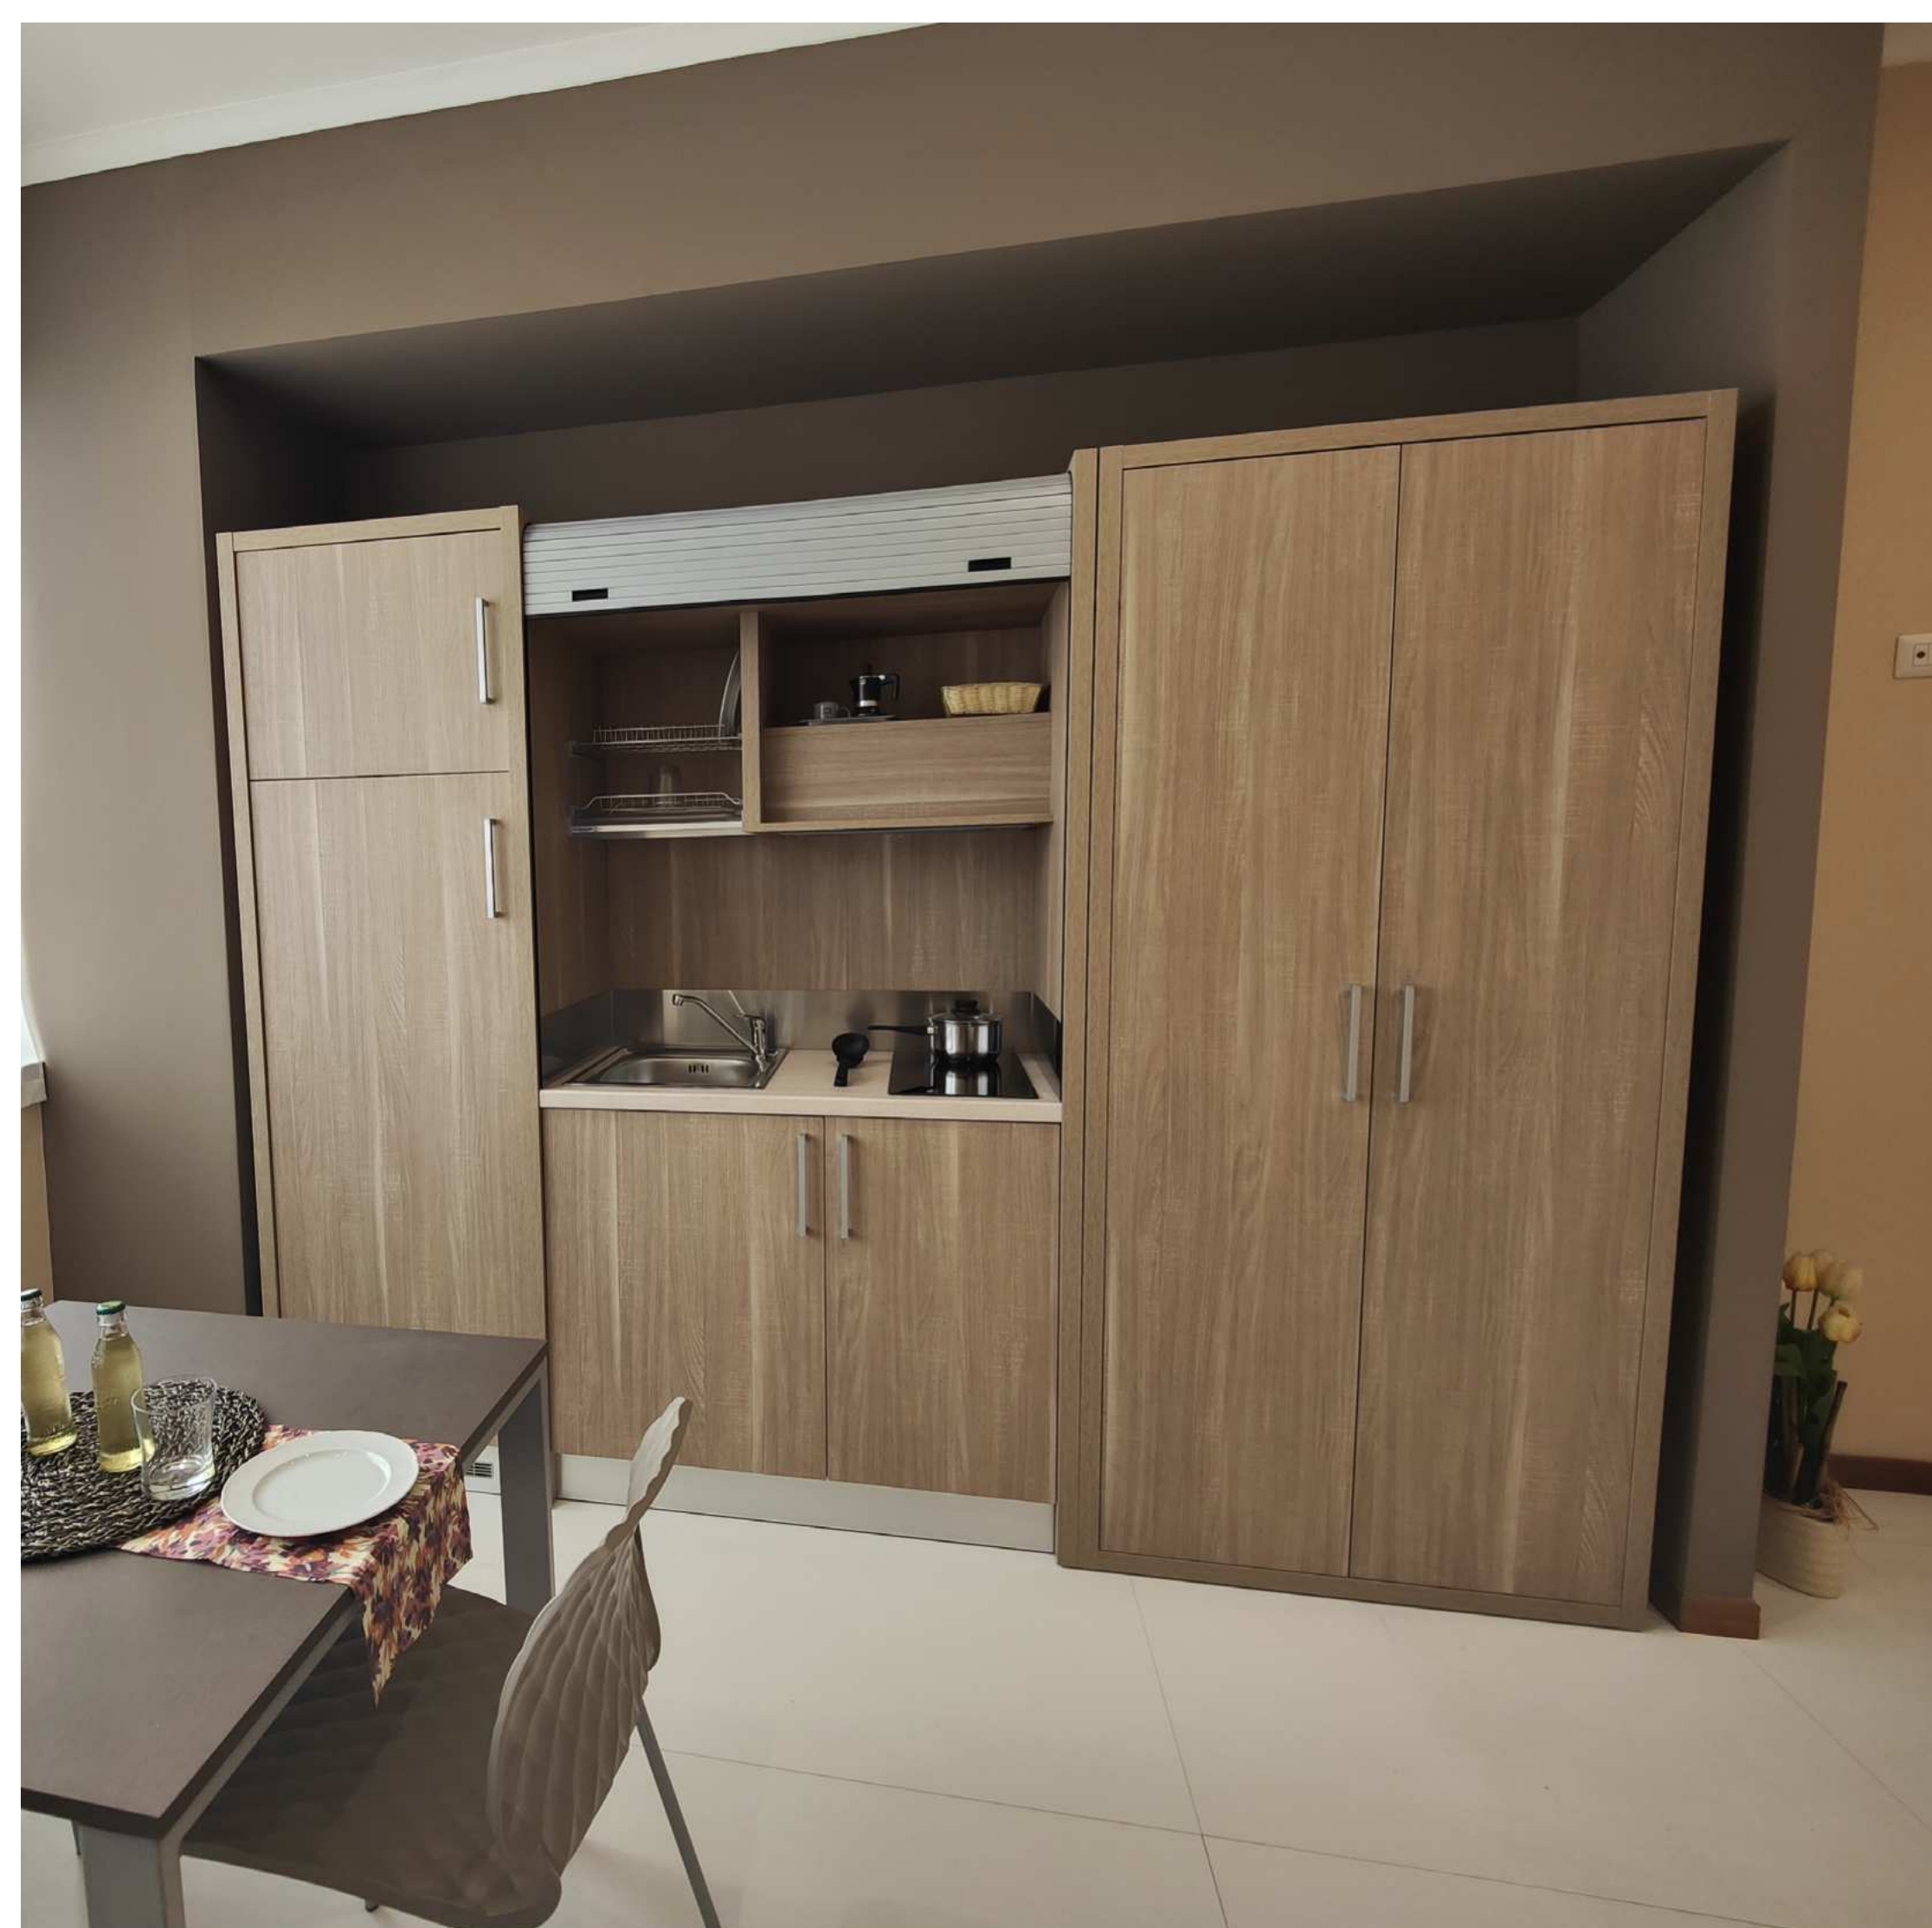

Mobilspazio
c o n t r a c t